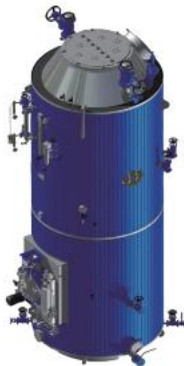

Marine Engine Repair & Maintenance

A large ship is shown at sea during sunset. The ship's superstructure is illuminated by the warm light of the setting sun. In the background, several cranes are visible against the sky. The water in the foreground is dark blue with some whitecaps.