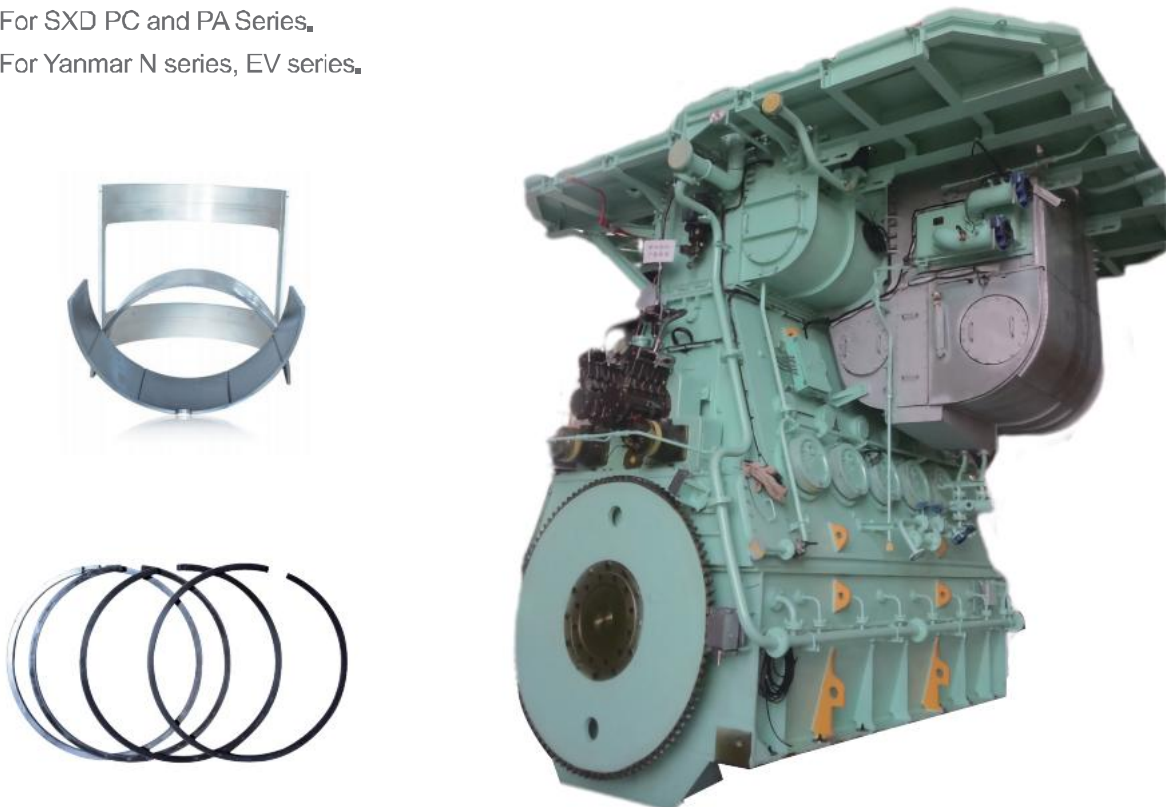

Engine Types

- Four-stroke marine diesel/DF/gas engine spare parts made by CSSC CMP, Anqing Diesel, SXD, and Yanmar.
  For L-V-H/DF Series and DC, DK, DE Series.
  For SXD PC and PA Series.
  For Yanmar N series, EV series.