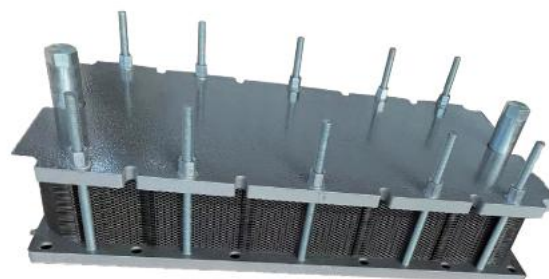

Marine Equipment